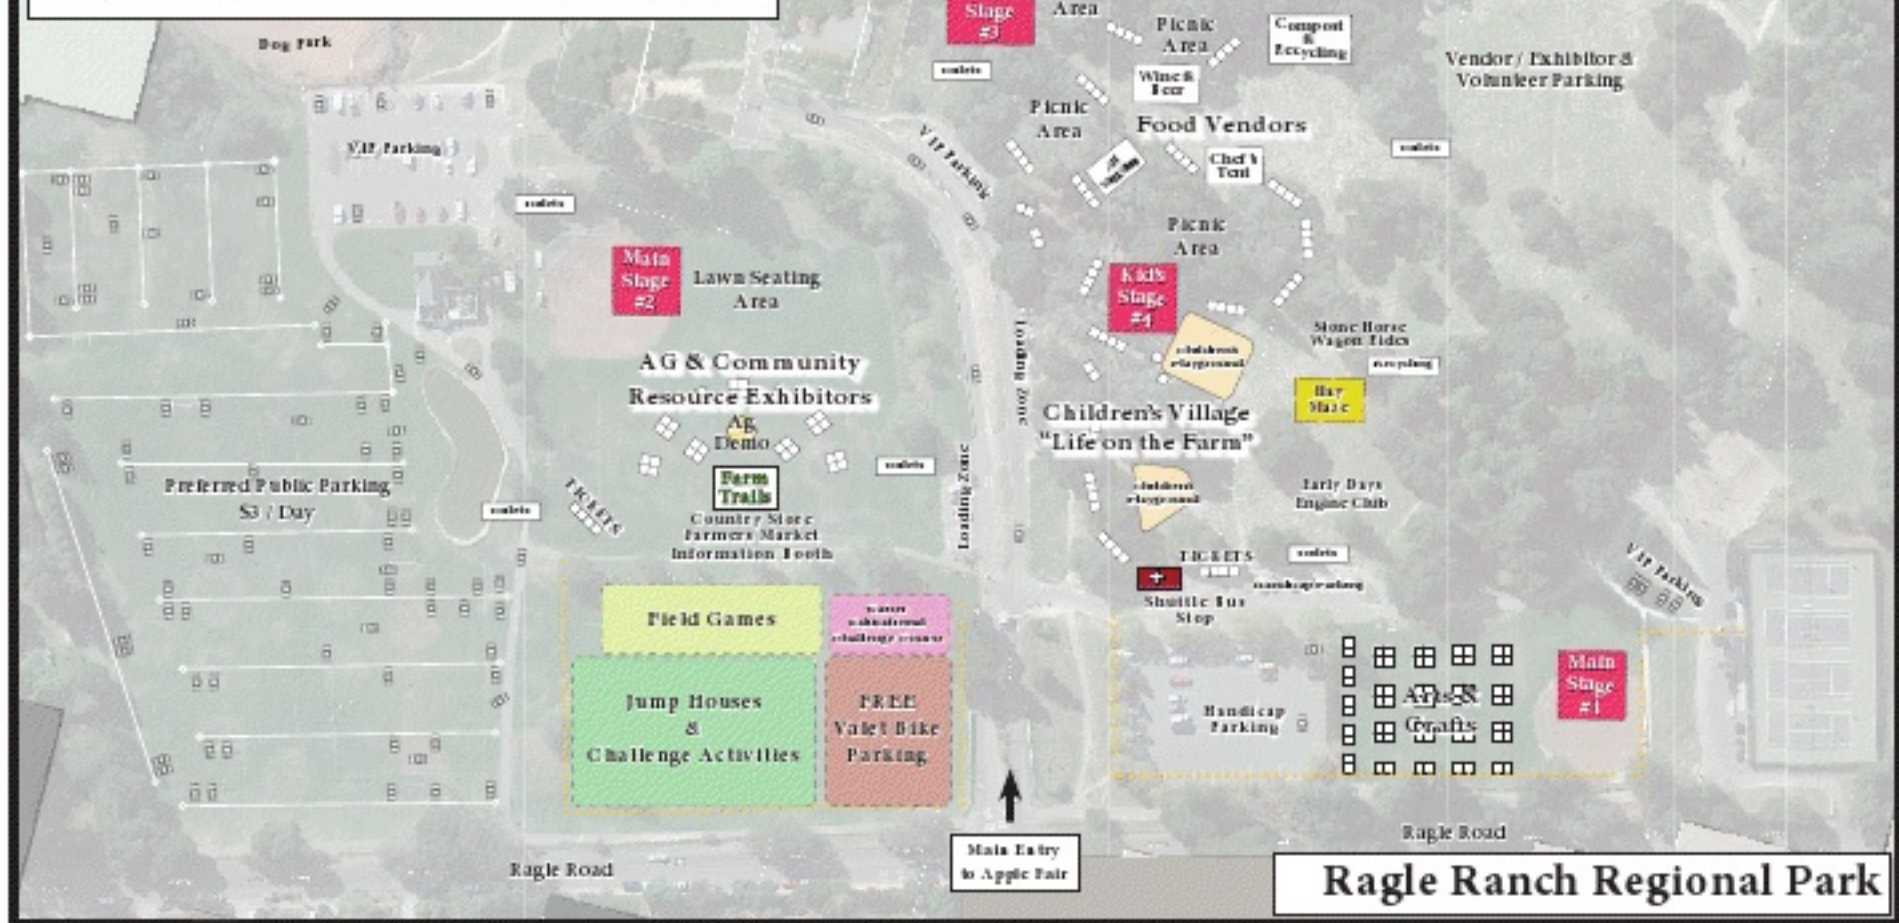

GRAVENSTEIN

APPLE FAIR 2012

Ragle Ranch Regional Park