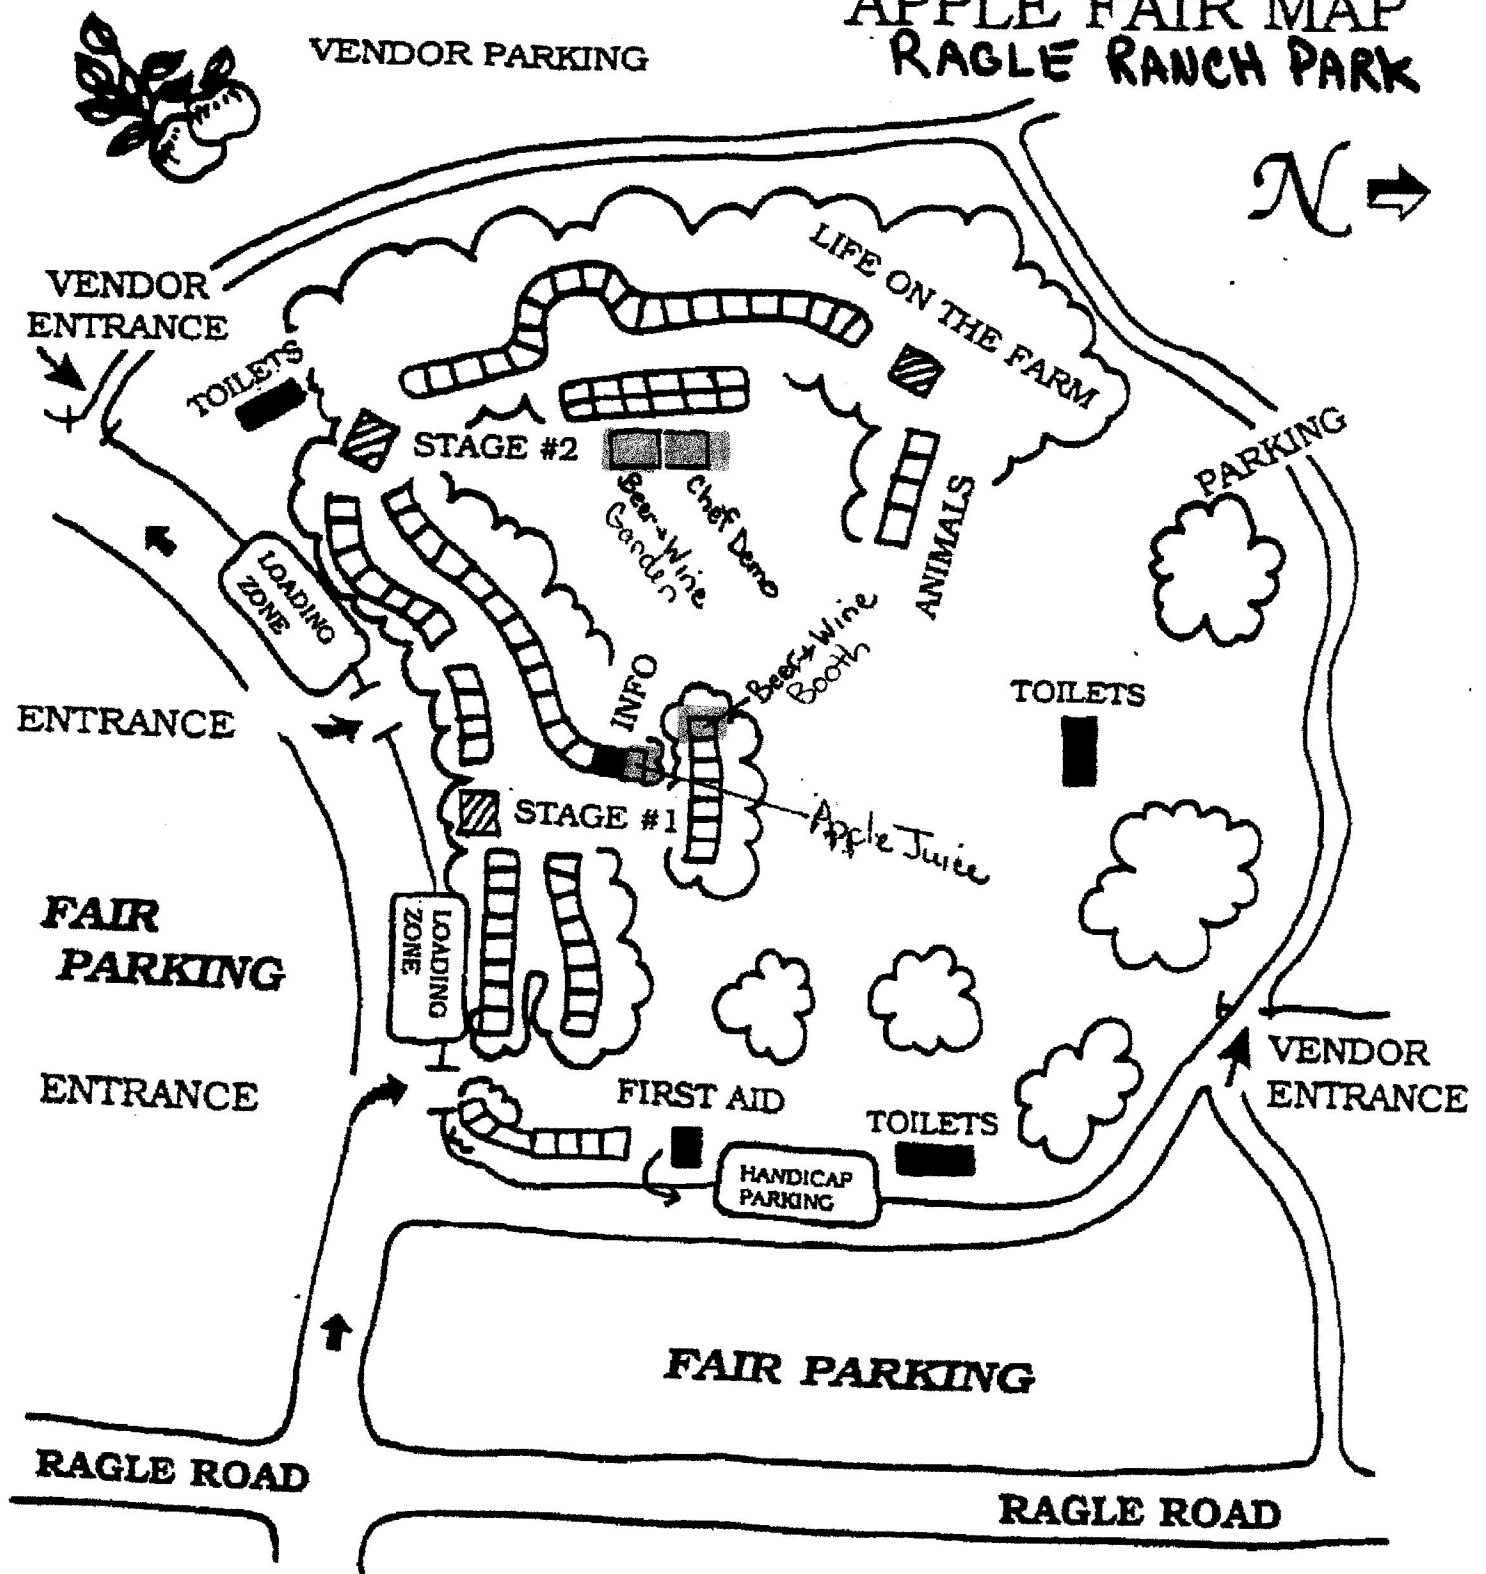

APPLE FAIR MAP RAGLE RANCH PARK

Lost and Found at Information Booth.

- Loading Zone, tow away after 5 minutes.